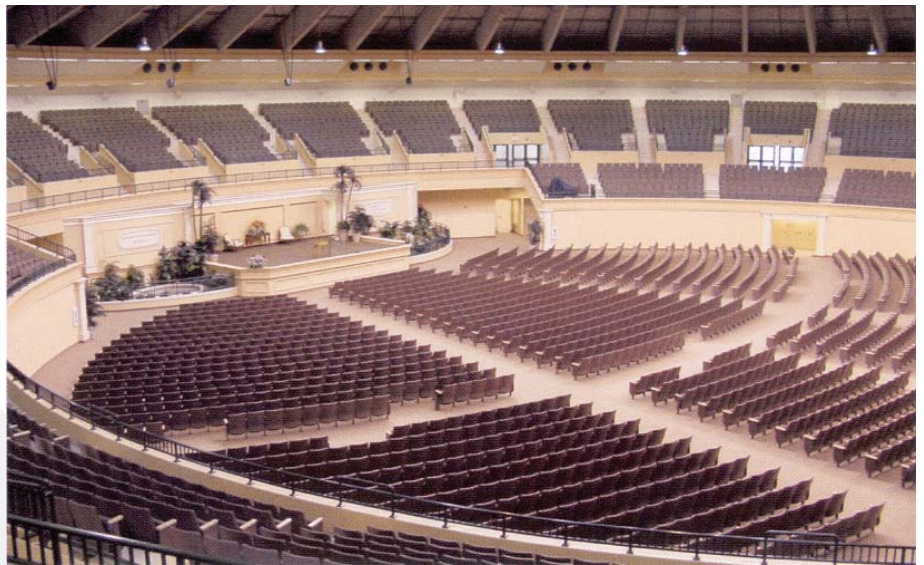

Type of Project	Assembly - Renovation
Construction Cost	\$12,000,000
Size	150,000 SF
Completion Date	2001
Owner	Watchtower Bible & Tract Society Gerald Grizzle